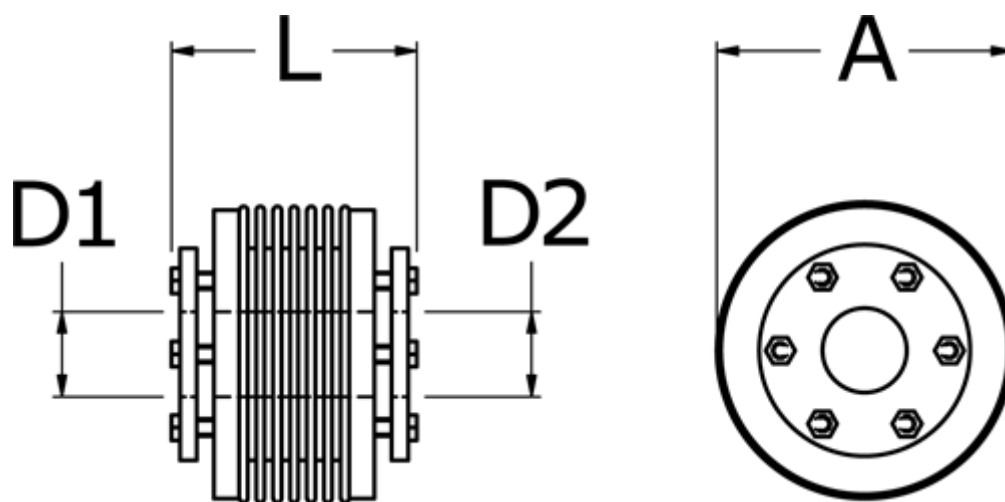

# Data Sheet

Article number: 3330500600621818

Description: Bellow coupling type 5 size60  
Length 62 mm, bore 18/18 mm

## Measures

A	= 66
D1	= 18
D2	= 18
L	= 62
Nom. torque NM (Tkn)	= 60